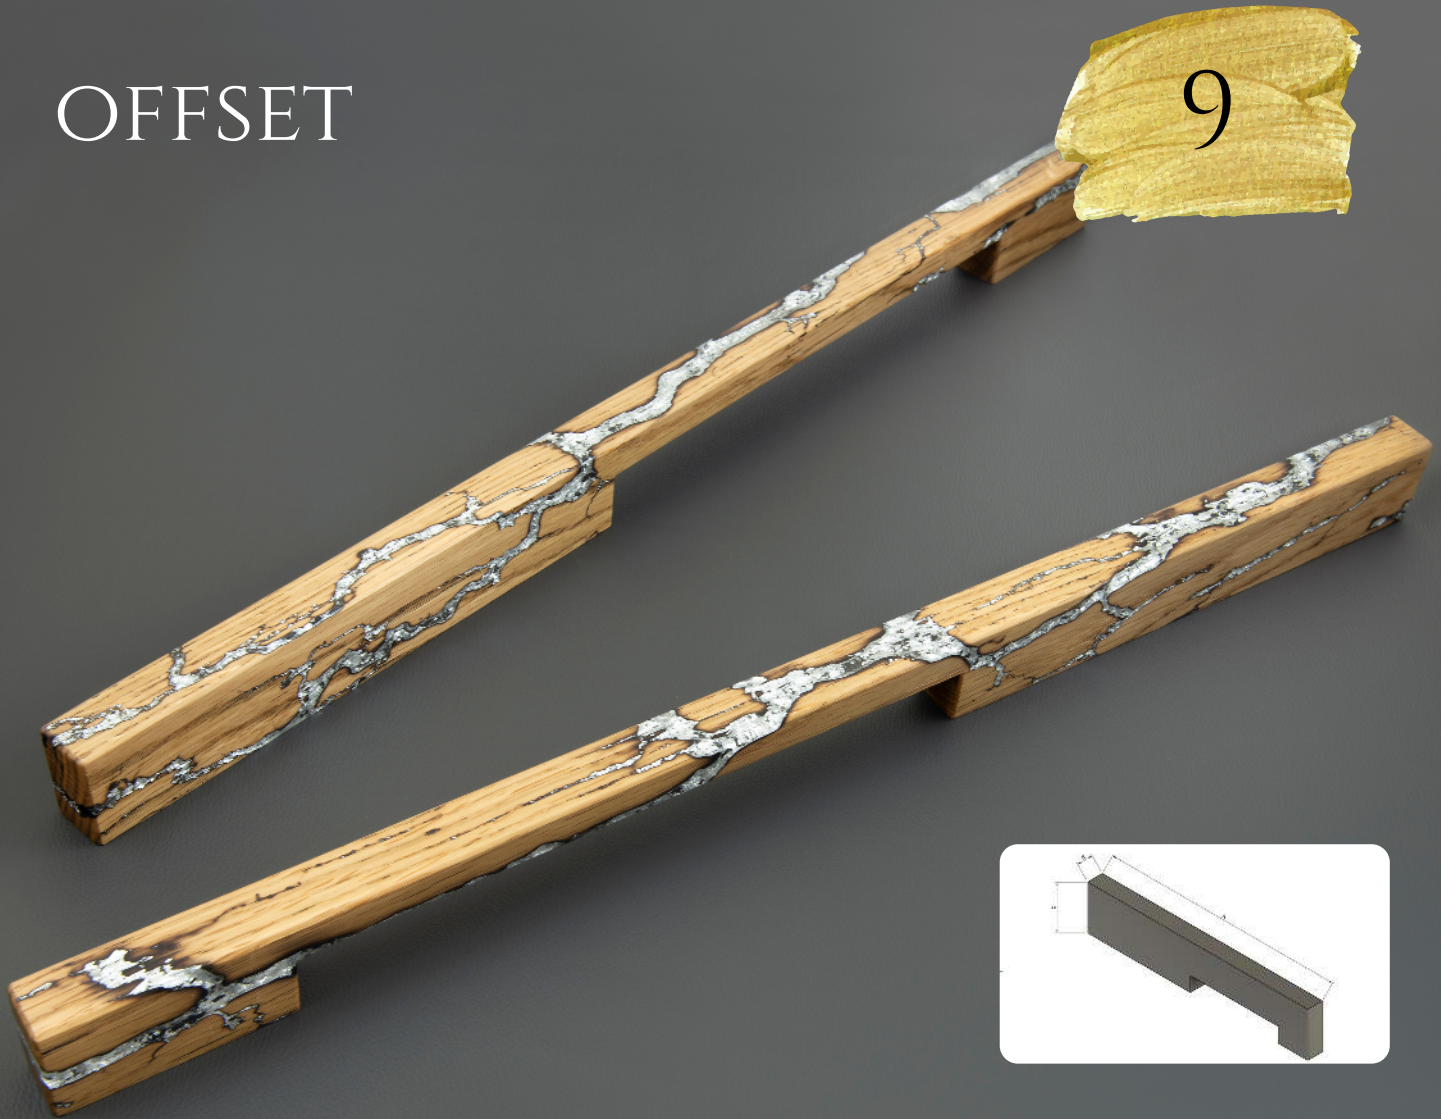

OFFSET

9

mm				Centre to Centre	M6 Compatible	Gold	Silver	Coloured silver	Shades	Slim lines	Shaded chips	inch				Centre to Centre
A	B	C	D									A	B	C	D	
400	22	40	350	✓	COXLRG400	COXLR5400	COXLC5400	COXS400	X	X	15 6/8	7/8	1 5/8	13 6/8		
500	22	40	450	✓	COXLRG500	COXLR5500	COXLC5500	COXS500	X	X	19 5/8	7/8	1 5/8	17 6/8		
600	24	40	550	✓	COXLRG600	COXLR5600	COXLC5600	COXS600	X	X	23 5/8	1	1 5/8	21 5/8		
700	24	40	650	✓	COXLRG700	COXLR5700	COXLC5700	COXS700	X	X	27 4/8	1	1 5/8	25 5/8