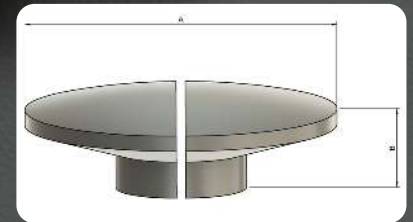

# MOON - FLAT

25

mm				Centre to Centre	M6 Compatible	Gold	Silver	Coloured silver	Shades	Slim lines	Shaded chips	inch				Centre to Centre
A	B	C	D									A	B	C	D	
90	40				✓	MXLFFRG90	MXLFFRS90	MXLFFCS90	MXSFF90	X	MSCFF90	3 4/8	1 5/8			
120	40				✓	MXLFFRG120	MXLFFRS120	MXLFFCS120	MXSFF120	X	MSCFF120	4 6/8	1 5/8			
150	40				✓	MXLFFRG150	MXLFFRS150	MXLFFCS150	MXSFF150	X	MSCFF150	5 7/8	1 5/8			
200	40		35		✓	MXLFFRG200	MXLFFRS200	MXLFFCS200	MXSFF200	X	MSCFF200	7 7/8	1 5/8			1 3/8
250	40		42		✓	MXLFFRG250	MXLFFRS250	MXLFFCS250	MXSFF250	X	MSCFF250	9 7/8	1 5/8			1 5/8

# MOON - SPLIT IN HALF, BULGED

26

mm				Centre to Centre	M6 Compatible						inch				Centre to Centre
A	B	C	D			Gold	Silver	Coloured silver	Shades	Slim lines	Shaded chips	A	B	C	
90	40										3 4/8	1 5/8			
120	40										4 6/8	1 5/8			
150	40										5 7/8	1 5/8			
200	40			35							7 7/8	1 5/8			1 3/8
250	40			42							9 7/8	1 5/8			1 5/8