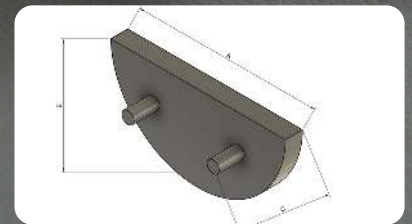

SEMI CIRCLE - LEGS

15

mm				Centre to Centre	M6 Compatible							inch				Centre to Centre
A	B	C	D			Gold	Silver	Coloured silver	Shades	Slim lines	Shaded chips	A	B	C	D	
90	45	32	50	X	SXLLRG90	SXLLRS90	SXLLCS90	SXSL90	X	SSCL90	3 4/8	1 6/8	1 2/8	2		
120	60	32	73	X	SXLLRG120	SXLLRS120	SXLLCS120	SXSL120	X	SSCL120	4 6/8	2 3/8	1 2/8	2 7/8		
150	75	35	90	X	SXLLRG150	SXLLRS150	SXLLCS150	SXSL150	X	SSCL150	5 7/8	3	1 3/8	3 4/8		
180	90	35	110	✓	SXLLRG180	SXLLRS180	SXLLCS180	SXSL180	X	SSCL180	7 1/8	3 4/8	1 3/8	4 3/8		
210	105	35	126	✓	SXLLRG210	SXLLRS210	SXLLCS210	SXSL210	X	SSCL210	8 2/8	4 1/8	1 3/8	5		
250	125	35	150	✓	SXLLRG250	SXLLRS250	SXLFC250	SXSL250	X	SSCL250	9 7/8	4 7/8	1 3/8	5 7/8