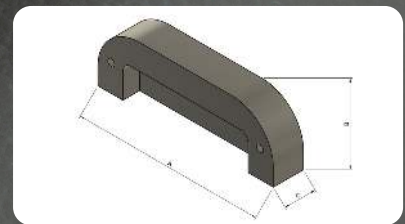

POCKET

mm					M6 Compatible							inch				
A	B	C	D	Centre to Centre		Gold	Silver	Coloured silver	Shades	Slim lines	Shaded chips	A	B	C	D	Centre to Centre
120	35	30	98	X	CPXLRG120	CPXLRS120	CPX LCS120	CPXS120	X	CPSC120	4 6/8	1 3/8	1 1/8	3 7/8		
150	35	30	128	X	CPXLRG150	CPXLRS150	CPX LCS150	CPXS150	X	CPSC150	5 7/8	1 3/8	1 1/8	5