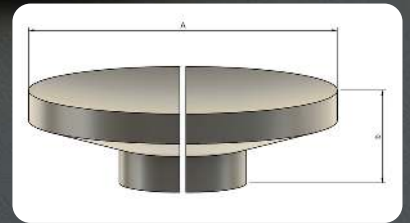

# MOON - SPLIT IN HALF, DIPPED

27

mm				Centre to Centre	M6 Compatible	Gold	Silver	Coloured silver	Shades	Slim lines	Shaded chips	inch				Centre to Centre
A	B	C	D									A	B	C	D	
90	40				✓	MXLHDRG90	MXLHDRS90	MXLHDCS90	MXSHD90	X	MSCHD90	3 4/8	1 5/8			
120	40				✓	MXLHDRG120	MXLHDRS120	MXLHDCS120	MXSHD120	X	MSCHD120	4 6/8	1 5/8			
150	40				✓	MXLHDRG150	MXLHDRS150	MXLHDCS150	MXSHD150	X	MSCHD150	5 7/8	1 5/8			
200	40		35		✓	MXLHDRG200	MXLHDRS200	MXLHDCS200	MXSHD200	X	MSCHD200	7 7/8	1 5/8			1 3/8
250	40		42		✓	MDXLHRG250	MXLHDRS250	MXLHDCS250	MXSHD250	X	MSCHD250	9 7/8	1 5/8			1 5/8

# MOON - SPLIT IN HALF, FLAT

28

mm				Centre to Centre	M6 Compatible	Gold	Silver	Coloured silver	Shades	Slim lines	Shaded chips	inch				Centre to Centre
A	B	C	D									A	B	C	D	
90	40				✓	MXLHFRG90	MXLHFRS90	MXLHFCS90	MXSHF90	X	MSCHF90	3 4/8	1 5/8			
120	40				✓	MXLHFRG120	MXLHFRS120	MXLHFCS120	MXSHF120	X	MSCHF120	4 6/8	1 5/8			
150	40				✓	MXLHFRG150	MXLHFRS150	MXLHFCS150	MXSHF150	X	MSCHF150	5 7/8	1 5/8			
200	40			35	✓	MXLHFRG200	MXLHFRS200	MXLHFCS200	MXSHF200	X	MSCHF200	7 7/8	1 5/8			1 3/8
250	40			42	✓	MXLHFRG250	MXLHFRS250	MXLHFCS250	MXSHF250	X	MSCHF250	9 7/8	1 5/8			1 5/8