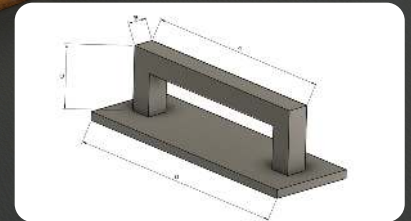

C-SHAPE SLIM WITH BACKPLATE

mm						inch										
A	B	C	D	Centre to Centre	M6 Compatible	Gold	Silver	Coloured silver	Shades	Slim lines	Shaded chips	A	B	C	D	Centre to Centre
250	15	35	330	235	X	CCBXL SRG250	▯CBXL SRS250	▯CBXL SCS250	▯CBXL SSS250	X	X	9 7/8	5/8	1 3/8	13	9 2/8
350	18	38	430	332	✓	CCBXL SRG350	▯CBXL SRS350	▯CBXL SCS350	▯CBXL SSS350	X	X	13 6/8	6/8	1 4/8	16 7/8	13 1/8
450	18	38	530	432	✓	CCBXL SRG450	▯CBXL SRS450	▯CBXL SCS450	▯CBXL SSS450	X	X	17 6/8	6/8	1 4/8	20 7/8	17