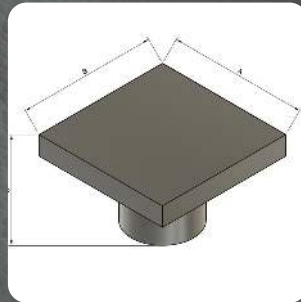

SQUARE KNOB - ROUND LEGS

mm				Centre to Centre	M6 Compatible	Gold	Silver	Coloured silver	Shades	Slim lines	Shaded chips	inch				Centre to Centre
A	B	C	D									A	B	C	D	
35	35	30			X	SKRXLRG35	SKRXLRS35	SKRXLCS35	SKRXS35	X	X	1 3/8	1 3/8	1 1/8		
45	45	30			✓	SKRXLRG45	SKRXLRS45	SKRXLCS45	SKRXS45	X	X	1 6/8	1 6/8	1 1/8		
55	55	30			✓	SKRXLRG55	SKRXLRS55	SKRXLCS55	SKRXS55	X	X	2 1/8	2 1/8	1 1/8