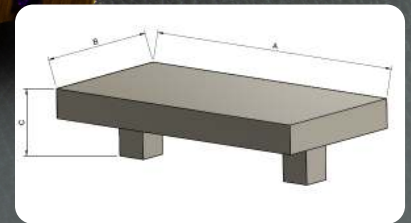

RECTANGLE

mm												inch				
A	B	C	D	Centre to Centre	M6 Compatible	Gold	Silver	Coloured silver	Shades	Slim lines	Shaded chips	A	B	C	D	Centre to Centre
150	50	32	100	✓	RXLRG150	RXLRS150	RXLCS150	RXS150	X	RSC150	5 7/8	2	1 2/8		3 7/8	
200	50	32	120	✓	RXLRG200	RXLRS200	RXLCS200	RXS200	X	RSC200	7 7/8	2	1 2/8		4 6/8	
250	60	32	154	✓	RXLRG250	RXLRS250	RXLCS250	RXS250	X	RSC250	9 7/8	2 3/8	1 2/8		6 1/8	
300	60	32	188	✓	RXLRG300	RXLRS300	RXLCS300	RXS300	X	RSC300	11 6/8	2 3/8	1 2/8		7 3/8