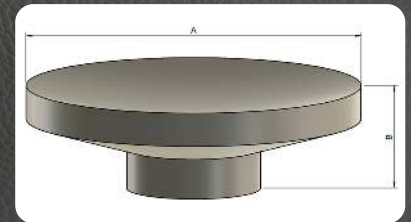

MOON - DIPPED

24

mm				Centre to Centre	M6 Compatible						inch				Centre to Centre	
A	B	C	D			Gold	Silver	Coloured silver	Shades	Slim lines	Shaded chips	A	B	C		D
90	40				✓	MXLFDRG90	MXLFDRS90	MXLFDCS90	MXSFD90	X	MSCFD120	3 4/8	1 5/8			
120	40				✓	MXLFDRG120	MXLFDRS120	MXLFDCS120	MXSFD120	X	MSCFD120	4 6/8	1 5/8			
150	40				✓	MXLFDRG150	MXLFDRS150	MXLFDCS150	MXSFD150	X	MSCFD150	5 7/8	1 5/8			
200	40			35	✓	MXLFDRG200	MXLFDRS200	MXLFDCS200	MXSFD200	X	MSCFD200	7 7/8	1 5/8		1 3/8	
250	40			42	✓	MXLFDRG250	MXLFDRS250	MXLFDCS250	MXSFD250	X	MSCFD250	9 7/8	1 5/8		1 5/8