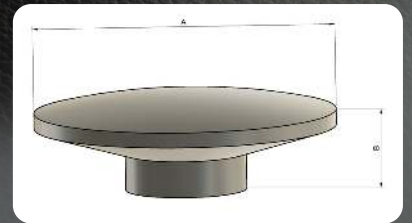

MOON - BULGED

23

mm				Centre to Centre	M6 Compatible	Gold	Silver	Coloured silver	Shades	Slim lines	Shaded chips	inch				Centre to Centre
A	B	C	D									A	B	C	D	
90	40				✓	MXLFBRG90	MXLFBRS90	MXLFBCS90	MXSFB90	X	MSCFB90	3 4/8	1 5/8			
120	40				✓	MXLFBRG120	MXLFBRS120	MXLFBCS120	MXSFB120	X	MSCFB120	4 6/8	1 5/8			
150	40				✓	MXLFBRG150	MXLFBRS150	MXLFBCS150	MXSFB150	X	MSCFB150	5 7/8	1 5/8			
200	40		35		✓	MXLFBRG200	MXLFBRS200	MXLFBCS200	MXSFB200	X	MSCFB200	7 7/8	1 5/8			1 3/8
250	40		42		✓	MXLFBRG250	MXLFBRS250	MXLFBCS250	MXSFB250	X	MSCFB250	9 7/8	1 5/8			1 5/8