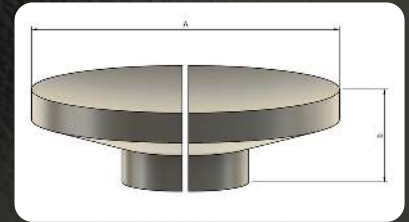

MOON - SPLIT IN HALF, DIPPED

27

mm				Centre to Centre	M6 Compatible	Gold	Silver	Coloured silver	Shades	Slim lines	Shaded chips	inch				Centre to Centre
A	B	C	D									A	B	C	D	
90	40				✓	MXLHDRG90	MXLHDRS90	MXLHDCS90	MXSHD90	X	MSCHD90	3 4/8	1 5/8			
120	40				✓	MXLHDRG120	MXLHDRS120	MXLHDCS120	MXSHD120	X	MSCHD120	4 6/8	1 5/8			
150	40				✓	MXLHDRG150	MXLHDRS150	MXLHDCS150	MXSHD150	X	MSCHD150	5 7/8	1 5/8			
200	40		35		✓	MXLHDRG200	MXLHDRS200	MXLHDCS200	MXSHD200	X	MSCHD200	7 7/8	1 5/8			1 3/8
250	40		42		✓	MDXLHRG250	MXLHDRS250	MXLHDCS250	MXSHD250	X	MSCHD250	9 7/8	1 5/8			1 5/8