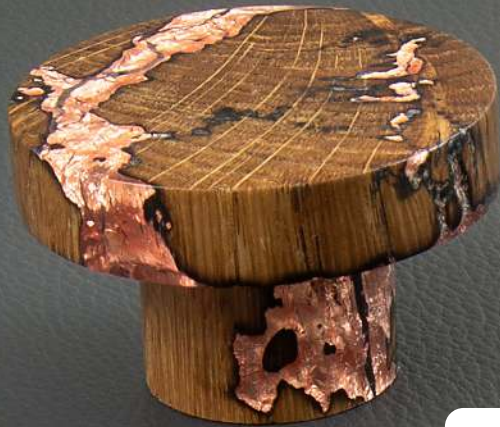

MUSHROOM KNOB

21

mm				Centre to Centre	M6 Compatible	Gold	Silver	Coloured silver	Shades	Slim lines	Shaded chips	inch				Centre to Centre
A	B	C	D									A	B	C	D	
35	12	30			X	MKXLRG35	MKXLR535	MKXLC535	MKXS35	X	MKSC35	1 3/8	4/8	1 1/8		
45	12	30			✓	MKXLRG45	MKXLR545	MKXLC545	MKXS45	X	MKSC45	1 6/8	4/8	1 1/8		
55	12	30			✓	MKXLRG55	MKXLR555	MKXLC555	MKXS55	X	MKSC55	2 1/8	4/8	1 1/8