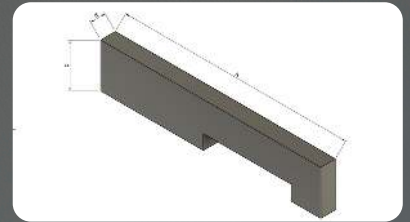

OFFSET

9

mm				Centre to Centre	M6 Compatible	Gold	Silver	Coloured silver	Shades	Slim lines	Shaded chips	inch				Centre to Centre
A	B	C	D									A	B	C	D	
400	22	40	350	✓	COXLRG400	COXLR5400	COXLC5400	COXS400	X	X	15 6/8	7/8	1 5/8	13 6/8		
500	22	40	450	✓	COXLRG500	COXLR5500	COXLC5500	COXS500	X	X	19 5/8	7/8	1 5/8	17 6/8		
600	24	40	550	✓	COXLRG600	COXLR5600	COXLC5600	COXS600	X	X	23 5/8	1	1 5/8	21 5/8		
700	24	40	650	✓	COXLRG700	COXLR5700	COXLC5700	COXS700	X	X	27 4/8	1	1 5/8	25 5/8