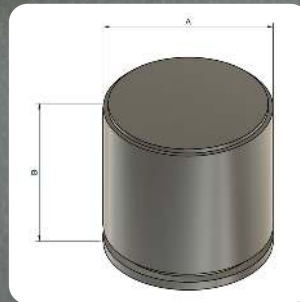

ROUND KNOB

18

mm				Centre to Centre	M6 Compatible	Gold	Silver	Coloured silver	Shades	Slim lines	Shaded chips	inch				Centre to Centre
A	B	C	D									A	B	C	D	
25	35				X	RKXLRG25	RKXLRs25	RKXLCs25	RKXS25	X	RKSC25	1	1 3/8			
35	35				✓	RKXLRG35	RKXLRs35	RKXLCs35	RKXS35	X	RKSC35	1 3/8	1 3/8			
45	35				✓	RKXLRG45	RKXLRs45	RKXLCs45	RKXS45	X	RKSC45	1 6/8	1 3/8