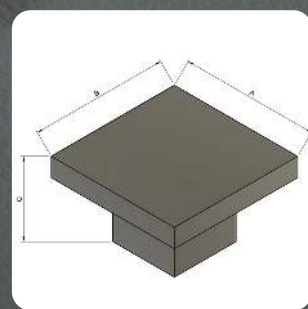

SQUARE KNOB - SQUARE LEGS

19

mm				Centre to Centre	M6 Compatible	Gold	Silver	Coloured silver	Shades	Slim lines	Shaded chips	inch				Centre to Centre
A	B	C	D									A	B	C	D	
35	35	30			X	SKXLRG35	SKXLR35	SKXLC35	SKXS35	X	X	1 3/8	1 3/8	1 1/8		
45	45	30			✓	SKXLRG45	SKXLR45	SKXLC45	SKXS45	X	X	1 6/8	1 6/8	1 1/8		
55	55	30			✓	SKXLRG55	SKXLR55	SKXLC55	SKXS55	X	X	2 1/8	2 1/8	1 1/8